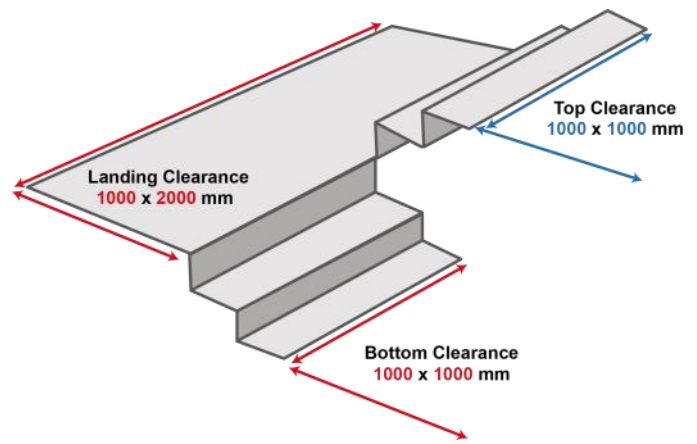

Tel: 01506 412791

Email: sales@esl-services.co.uk

Web: www.esl-services.co.uk

Capacity	150 kg
Weight	59 kg
Dimensions	94.4 x 64.4 x 138.7 cm
Stair Angle	35 degrees
Speed	6.1
Warranty	5 years
Manufacturer	Sunwa

Specifications

Guide to stair clearances

Minimum: >1000 x 1000 mm

The diagrams below shows typical minimum clearances required on stairways. Actual requirements may vary depending on your stairway configuration.

L-shaped Landing

U-shaped Landing

Straight with Landing

Straight Stairs