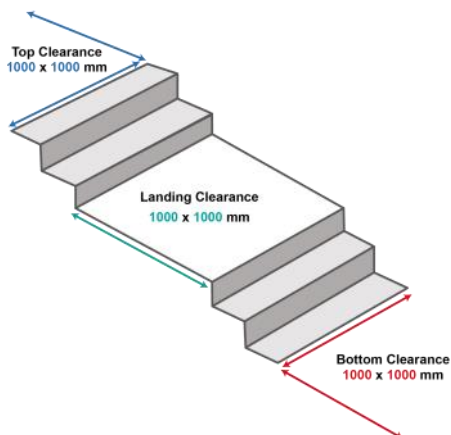

Tel: 01506 412791

Email: sales@esl-services.co.uk

Web: www.esl-services.co.uk

Capacity	150 kg
Weight	59 kg
Dimensions	94.4 x 64.4 x 138.7 cm
Stair Angle	35 degrees
Speed	6.1
Warranty	5 years
Manufacturer	Sunwa

Specifications

Guide to stair clearances

Minimum: >1000 x 1000 mm

The diagrams below shows typical minimum clearances required on stairways. Actual requirements may vary depending on your stairway configuration.

L-shaped Landing

U-shaped Landing

Straight with Landing

Straight Stairs