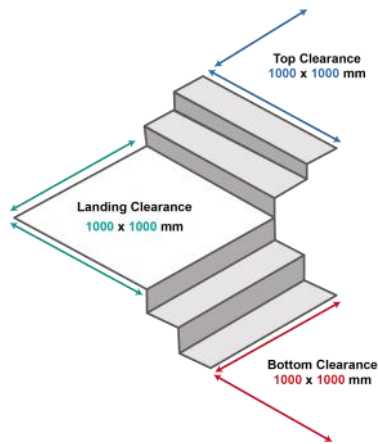

Tel: 01506 412791

Email: sales@esl-services.co.uk

Web: www.esl-services.co.uk

Capacity	150 kg
Weight	59 kg
Dimensions	94.4 x 64.4 x 138.7 cm
Stair Angle	35 degrees
Speed	6.1
Warranty	5 years
Manufacturer	Sunwa

Specifications

Guide to stair clearances

Minimum: >1000 x 1000 mm

The diagrams below shows typical minimum clearances required on stairways. Actual requirements may vary depending on your stairway configuration.

L-shaped Landing